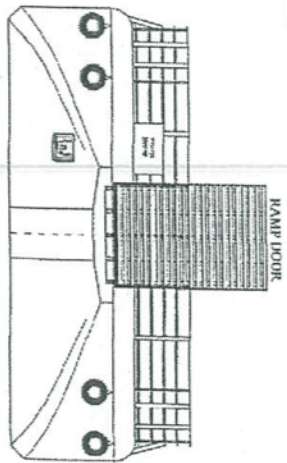

MAIN DECK

FRONT VIEW

MAIN DIMENSIONS:
LENGTH OVER ALL : 76.25 M (250'-0")
BREADTH MOULDED : 21.34 M (70'-0")
DEPTH MOULDED : 4.88 M (16'-0")
DRAFT MOULDED : 4.00 M
DECK LOADING : 10 Ton/m²