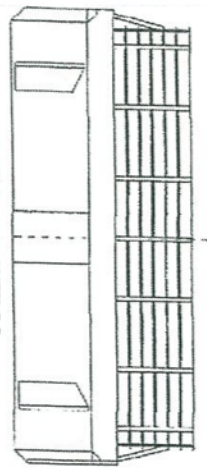

Dorchester Bay 2509

REAR VIEW

MAIN DIMENSIONS:
LENGTH OVER ALL : 76.25 M (250'-0")
BREADTH MOULDED : 21.34 M (70'-0")
DEPTH MOULDED : 4.88 M (16'-0")
DRAFT MOULDED : 4.00 M
DECK LOADING : 10 Ton/m²